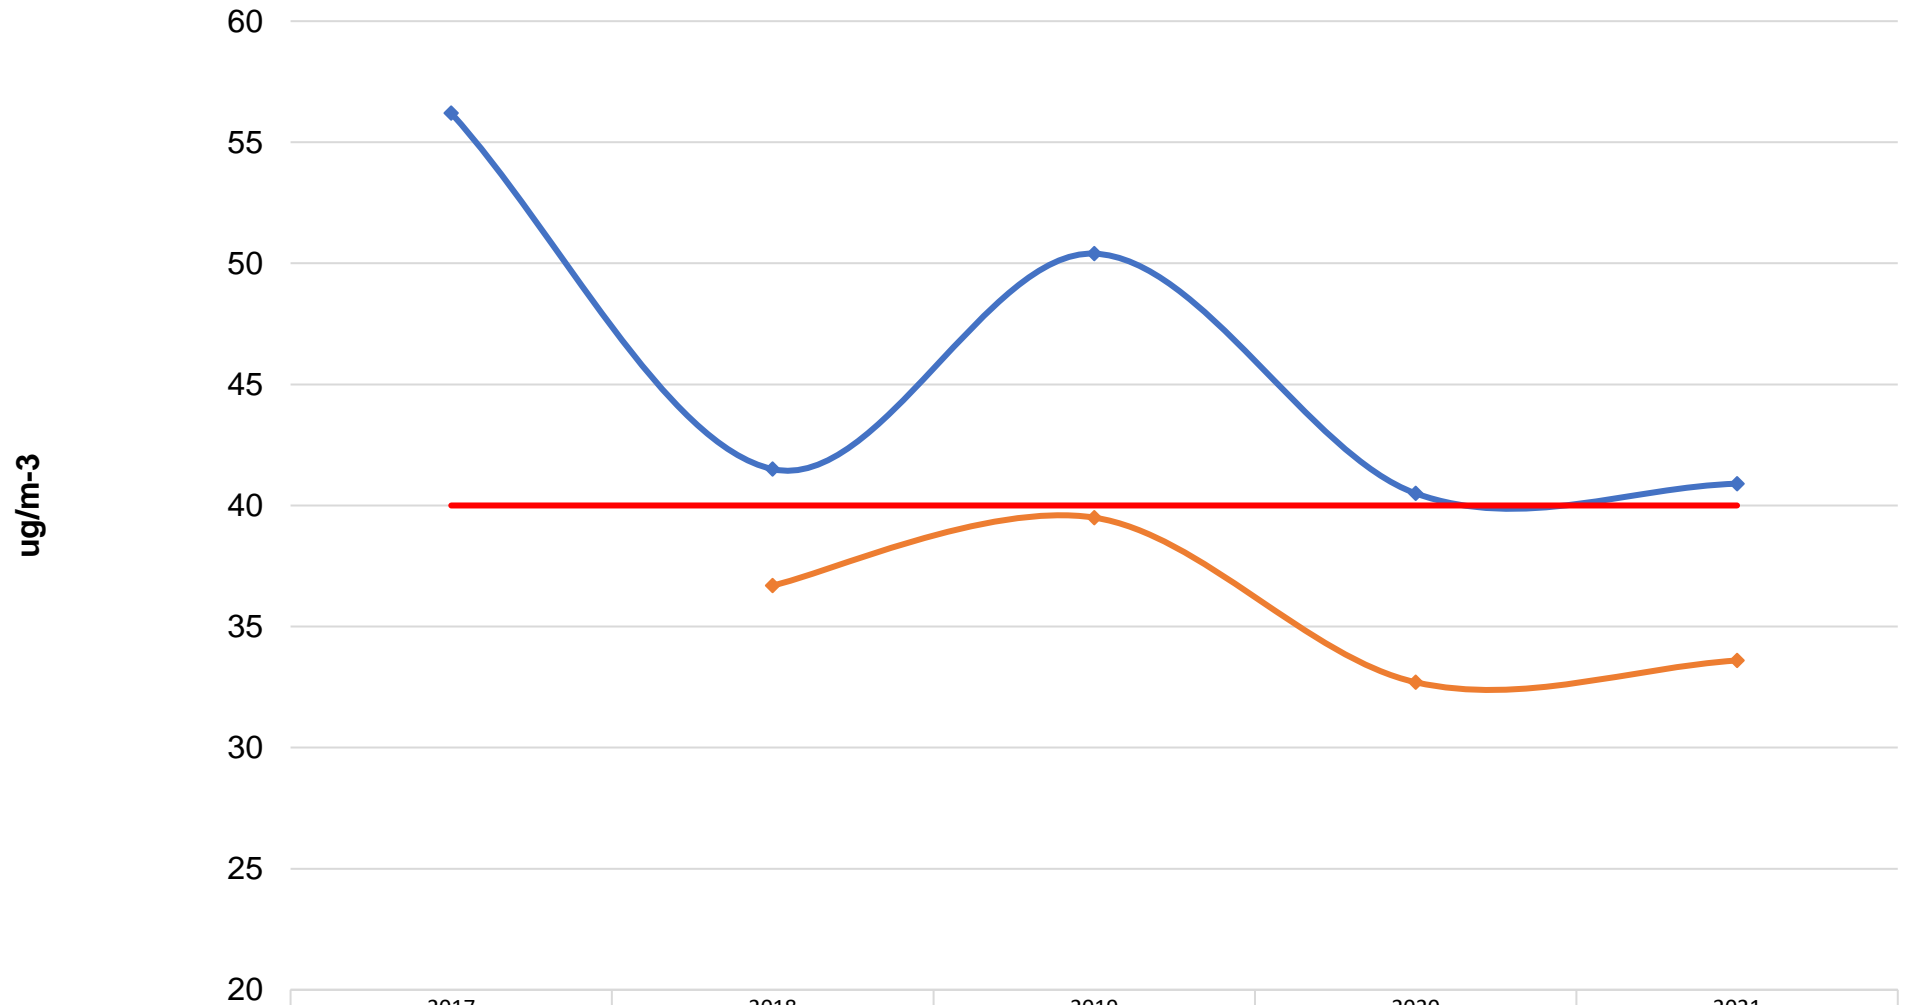

NO2 Levels London Road Sawbridgeworth Air Quality Management Area

- ◆ EH57 - Bell Street
- ◆ EH91 - London Road
- National Objective

	2017	2018	2019	2020	2021
EH57 - Bell Street	56.2	41.5	50.4	40.5	40.9
EH91 - London Road		36.7	39.5	32.7	33.6
National Objective	40	40	40	40	40